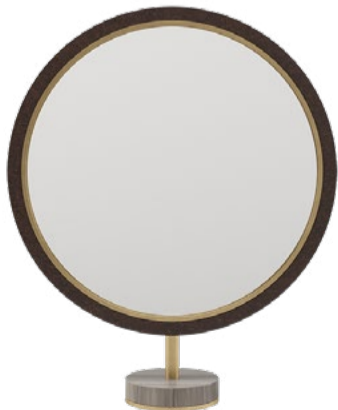

OPTION C

Base Stone ST0056
Structure Brushed Brass MT0028
Clear Mirror GM0002
Frame & Back Wood Veneer VN0047 Satin CP

OTHER POSSIBLE FINISHES

OTHER POSSIBLE FINISHES